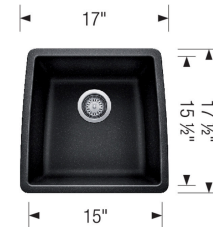

### Design and Planning Tips

- Min cabinet size: 21 in
- Bowl depth: 9 in ( 229.0 mm )

What is included:

Installation instructions

Cabinet template

Limited Lifetime Warranty

Bowl Depth: 9"

Required outside cabinet: 21"

Cutout Size: Template provided with approximate 1/8" reveal

Codes/Standards: CSA B45.8-18/ IAPMO Z403-2018

---